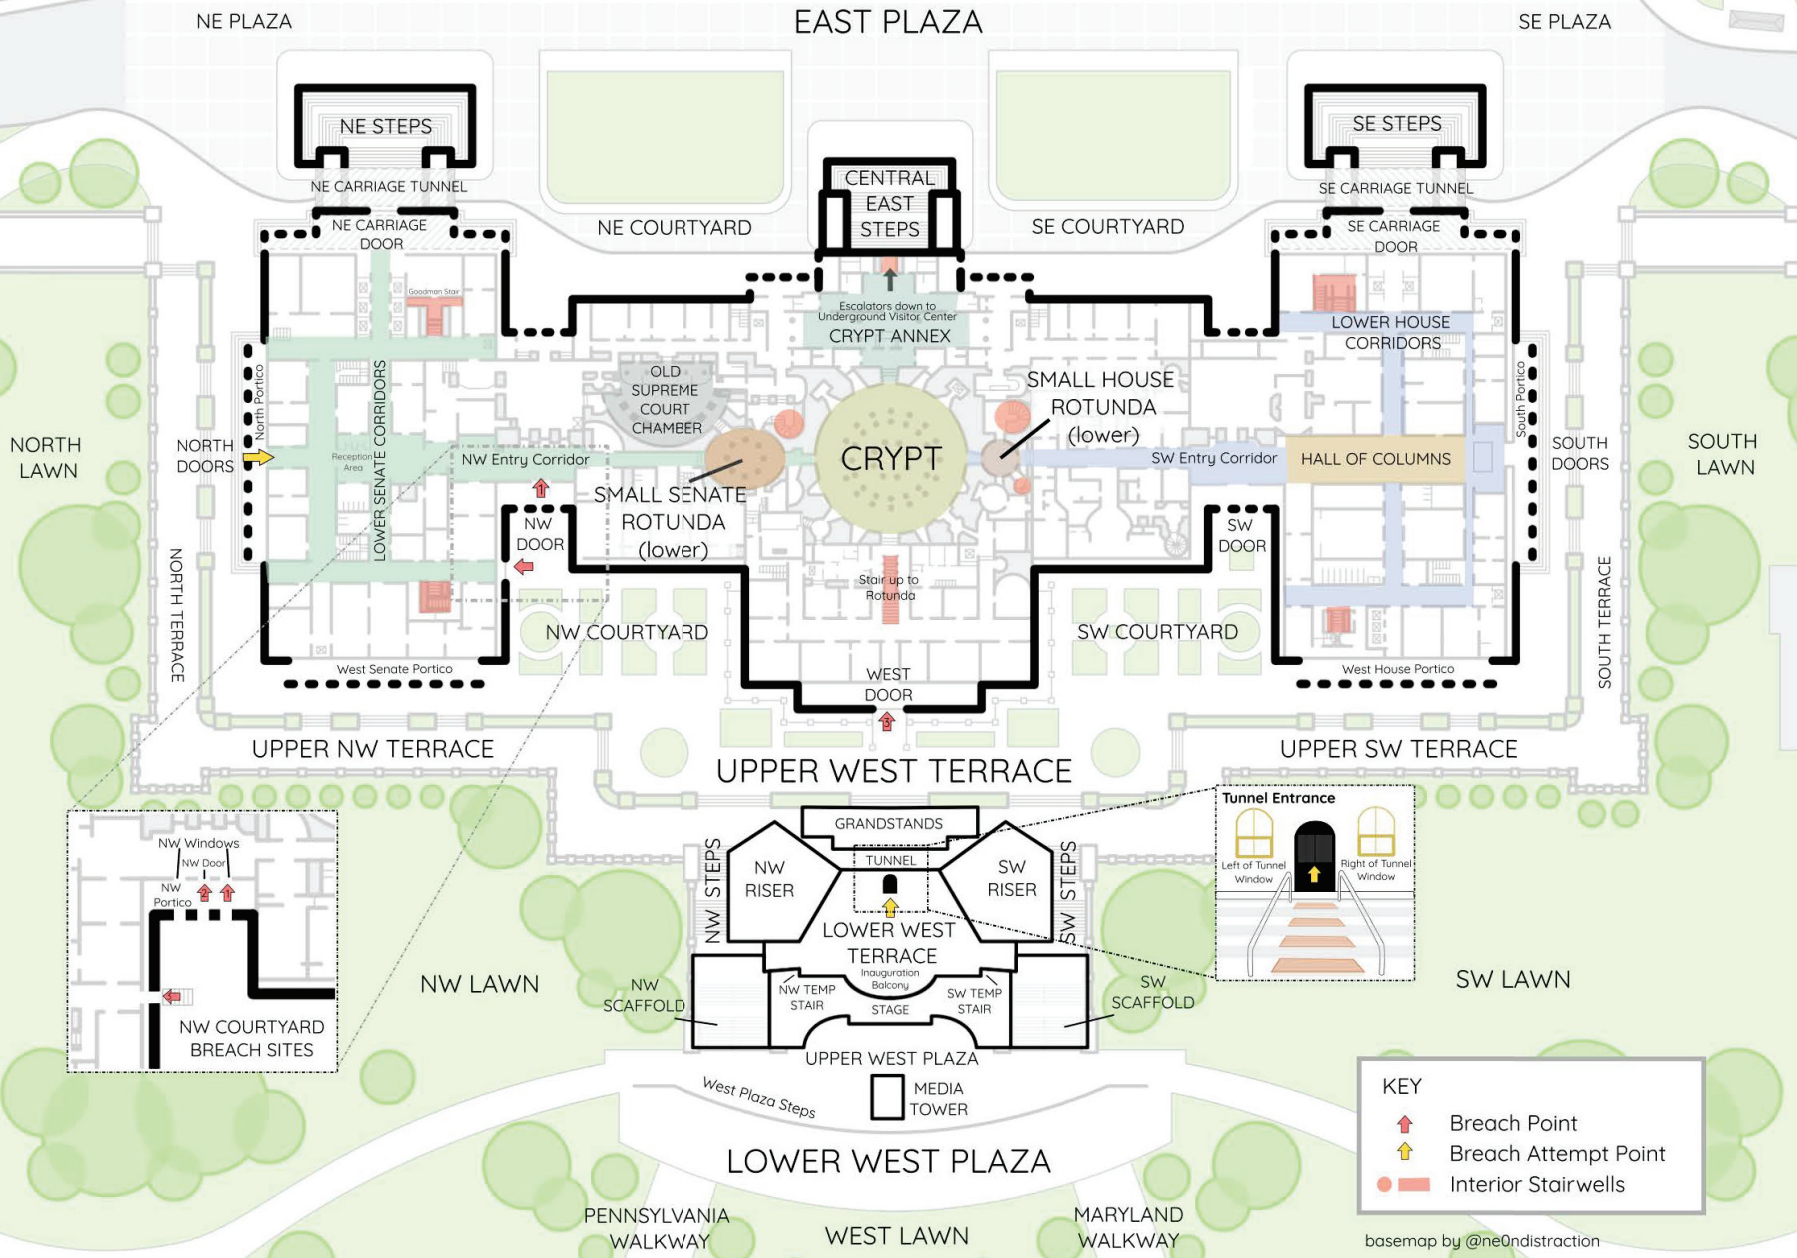

U.S. CAPITOL GROUNDS MAP

KEY	
	Breach Point
	Breach Attempt Point
	Plastic Lawn Fencing
	Unmanned Barricade
	Police-lined Barricade
	Vehicles

basemap by: ne0ndistracton
 locations added by: @sansasark525

UNITED STATES CAPITOL FIRST FLOOR - GROUND LEVEL

KEY	
	Breach Point
	Breach Attempt Point
	Interior Stairwells

basemap by @ne0ndistracton
locations added by @sansastark525

UNITED STATES CAPITOL

SECOND FLOOR - PRINCIPAL LEVEL

KEY

-  Breach Point
-  Breach Attempt Point
-  Interior Stairwells

basemap by @ne0ndistracton

locations added by @sansastark525

GALLERY - LEVEL THREE

basemap by @ne0ndistracton
locations added by @sansastark525