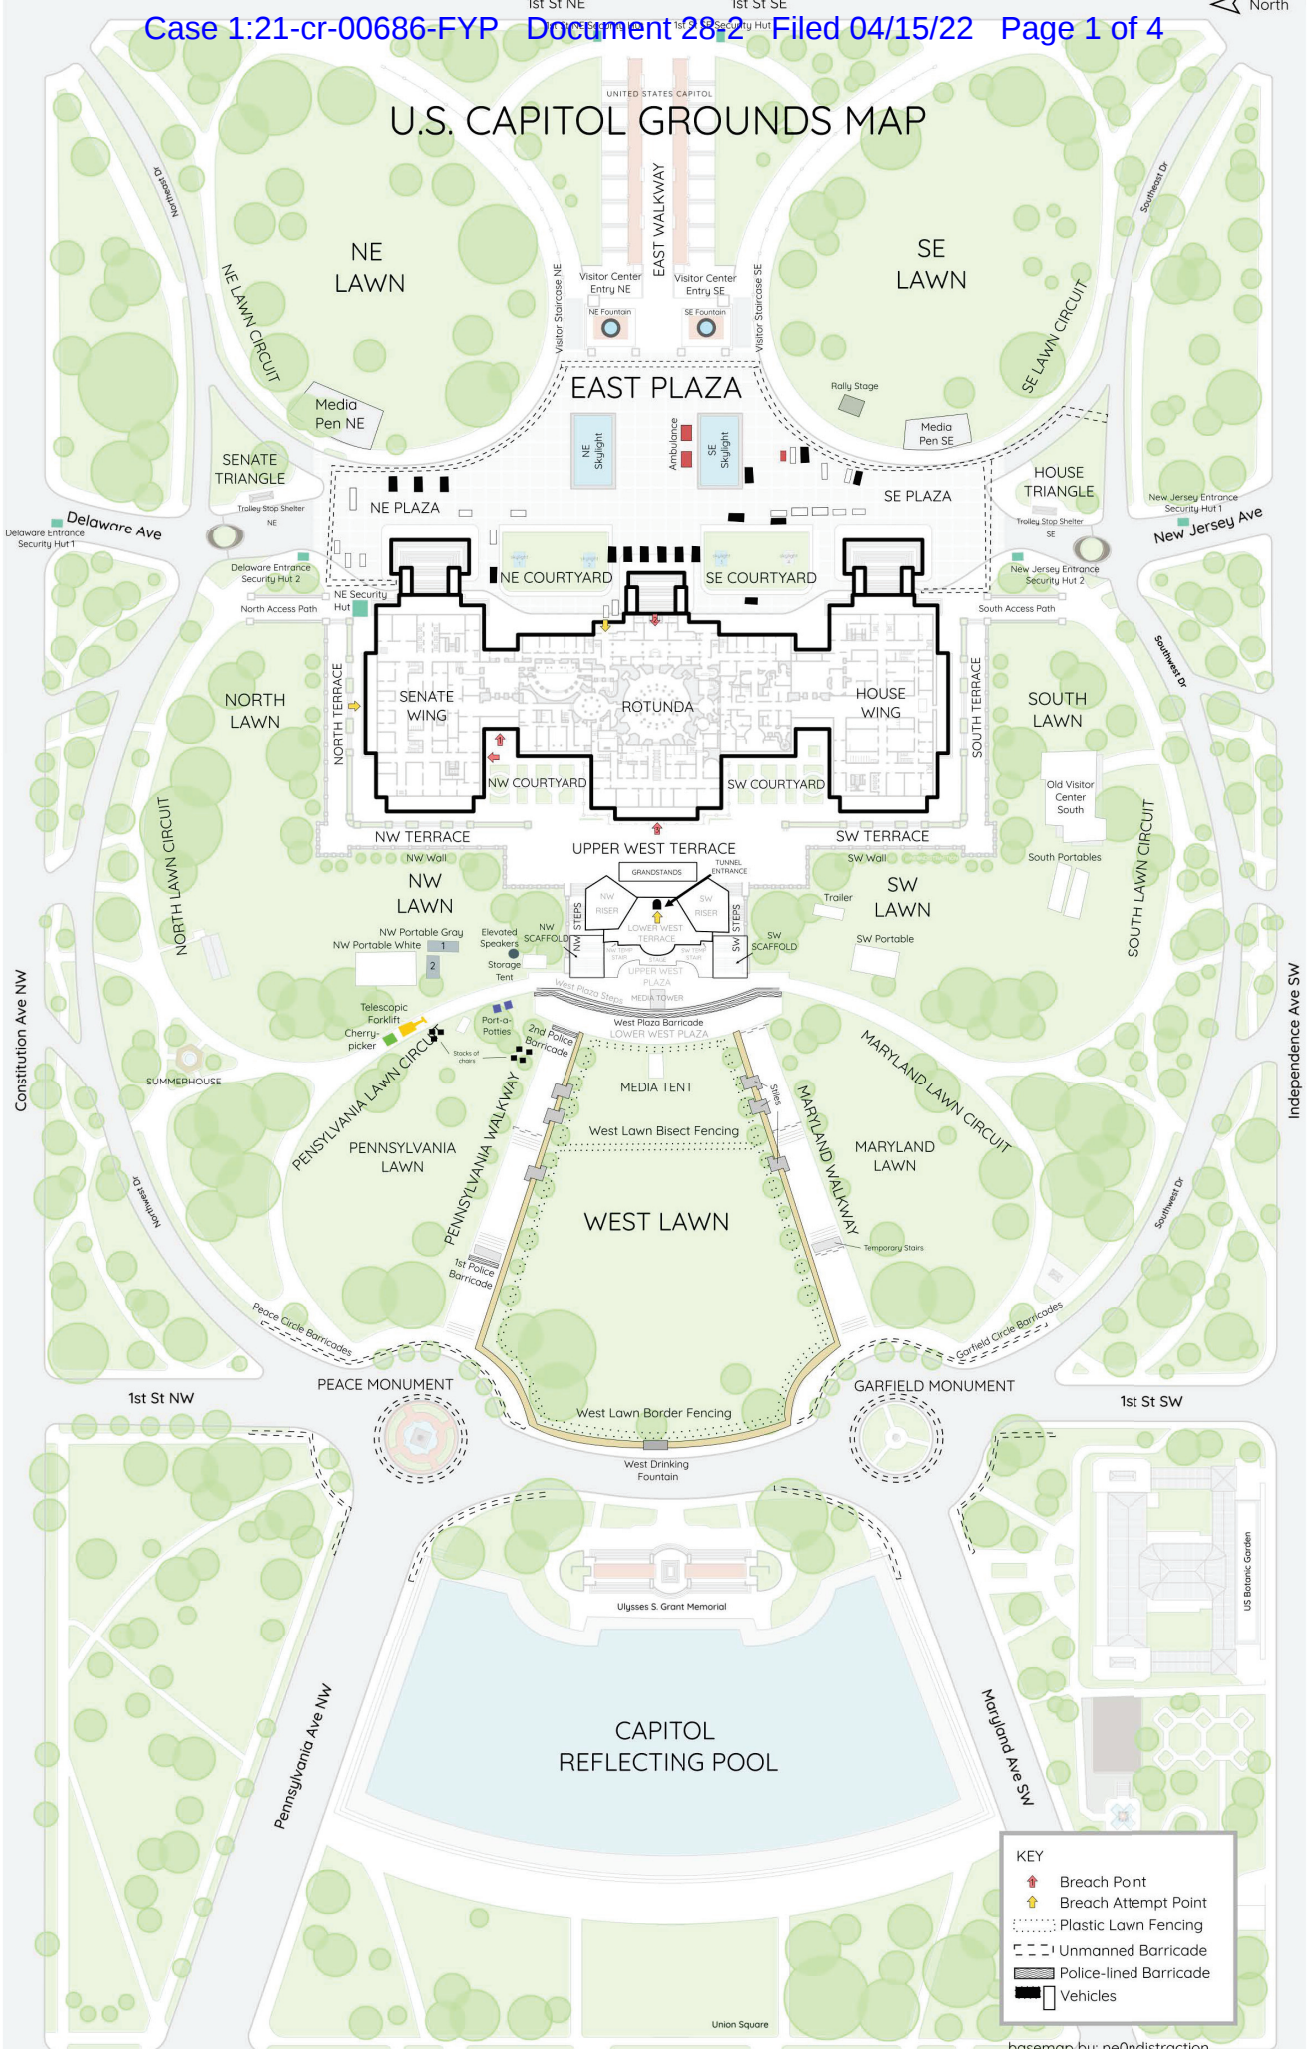

U.S. CAPITOL GROUNDS MAP

KEY	
	Breach Point
	Breach Attempt Point
	Plastic Lawn Fencing
	Unmanned Barricade
	Police-lined Barricade
	Vehicles

basemap by: ne0ndistracton
 locations added by: @sansasark525

UNITED STATES CAPITOL FIRST FLOOR - GROUND LEVEL

KEY	
	Breach Point
	Breach Attempt Point
	Interior Stairwells

basemap by @ne0ndistracton
locations added by @sansastark525

UNITED STATES CAPITOL

SECOND FLOOR - PRINCIPAL LEVEL

KEY

-  Breach Point
-  Breach Attempt Point
-  Interior Stairwells

basemap by @ne0ndistracton

locations added by @sansastark525

GALLERY - LEVEL THREE

basemap by @ne0ndistracton
locations added by @sansastark525