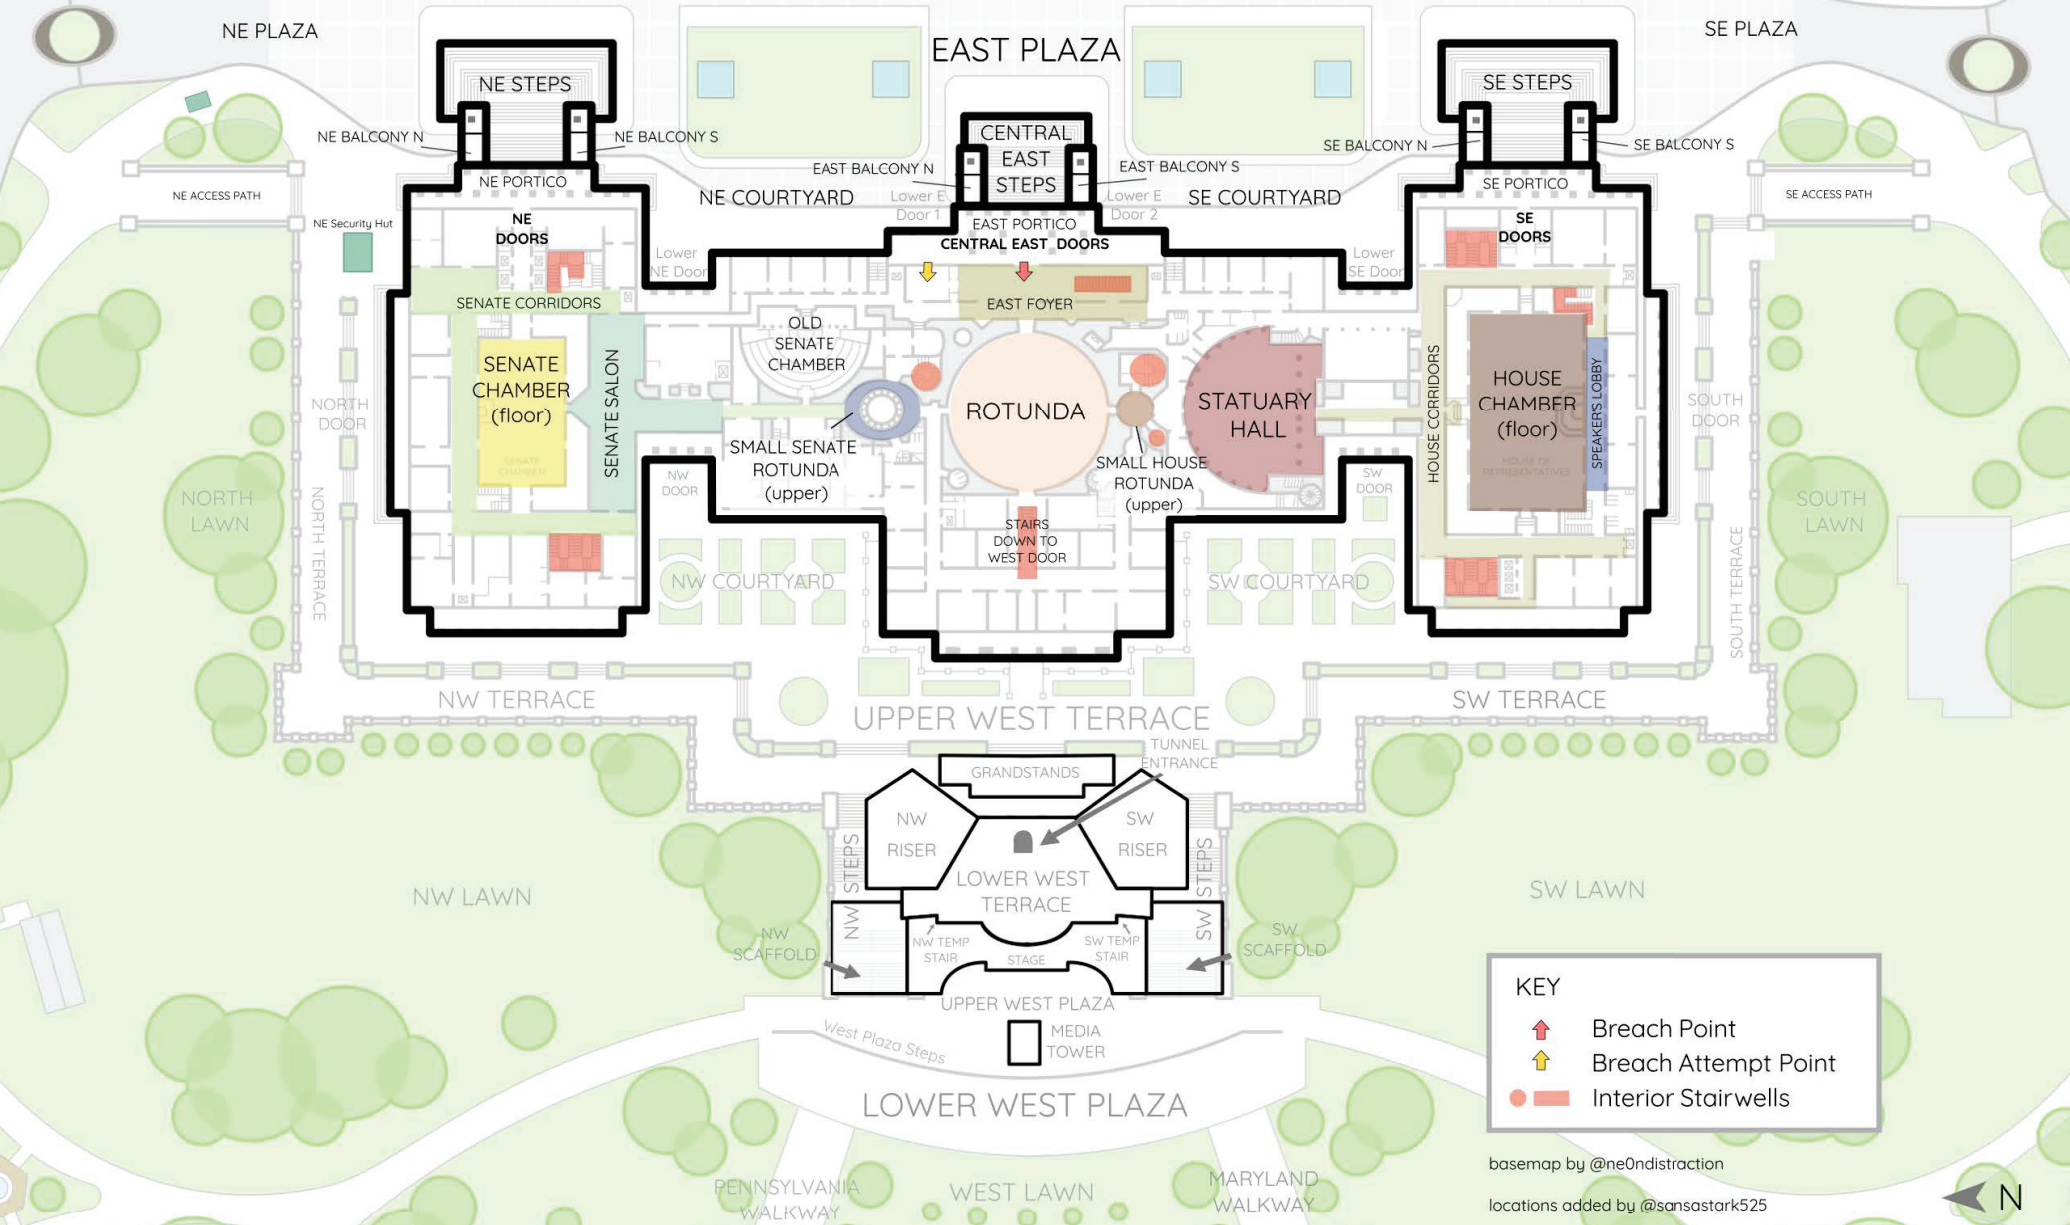

U.S. CAPITOL GROUNDS MAP

KEY	
	Breach Point
	Breach Attempt Point
	Plastic Lawn Fencing
	Unmanned Barricade
	Police-lined Barricade
	Vehicles

basemap by: ne0ndistracton
 locations added by: @sansasark525

UNITED STATES CAPITOL FIRST FLOOR - GROUND LEVEL

KEY	
	Breach Point
	Breach Attempt Point
	Interior Stairwells

basemap by @ne0ndistracton
locations added by @sansastark525

UNITED STATES CAPITOL

SECOND FLOOR - PRINCIPAL LEVEL

KEY

-  Breach Point
-  Breach Attempt Point
-  Interior Stairwells

basemap by @ne0ndistracton

locations added by @sansastark525

GALLERY - LEVEL THREE

basemap by @ne0ndistracton
locations added by @sansastark525